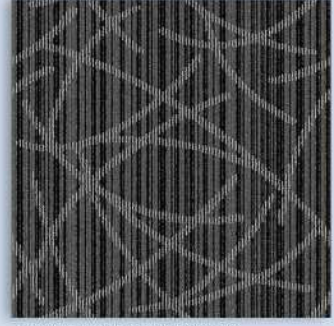

ION COLLECTION

Ion collection inspired by grassland. Everyone has their own scenery in their hearts. The grassland is a piece of heaven and earth everyone always want to have in their heart.

ION-IQ 217 SIENNA BROWN

ION-IQ 212 GOLD BEIGE

ION-IQ 214 DIM BLUE

ION-IQ 215 SILVER GREY

Specification

Fibre	Camifin PP	Primary Backing	Non Woven Lutrador
Construction	Multi Level Scroll	Secondary Backing	PVC + Fibre Glass
Machine Gauge	1/12"	Size per tile	50cm x 50cm
Pile Height	4-5 mm	No. of Tiles per box	20 pcs per box (5m ²)
Total Height	7-8 mm	Installation	Surface Tackifier
Pile Weight	700 gms/m ²	Antistatic Properties	Permanently Antistatic